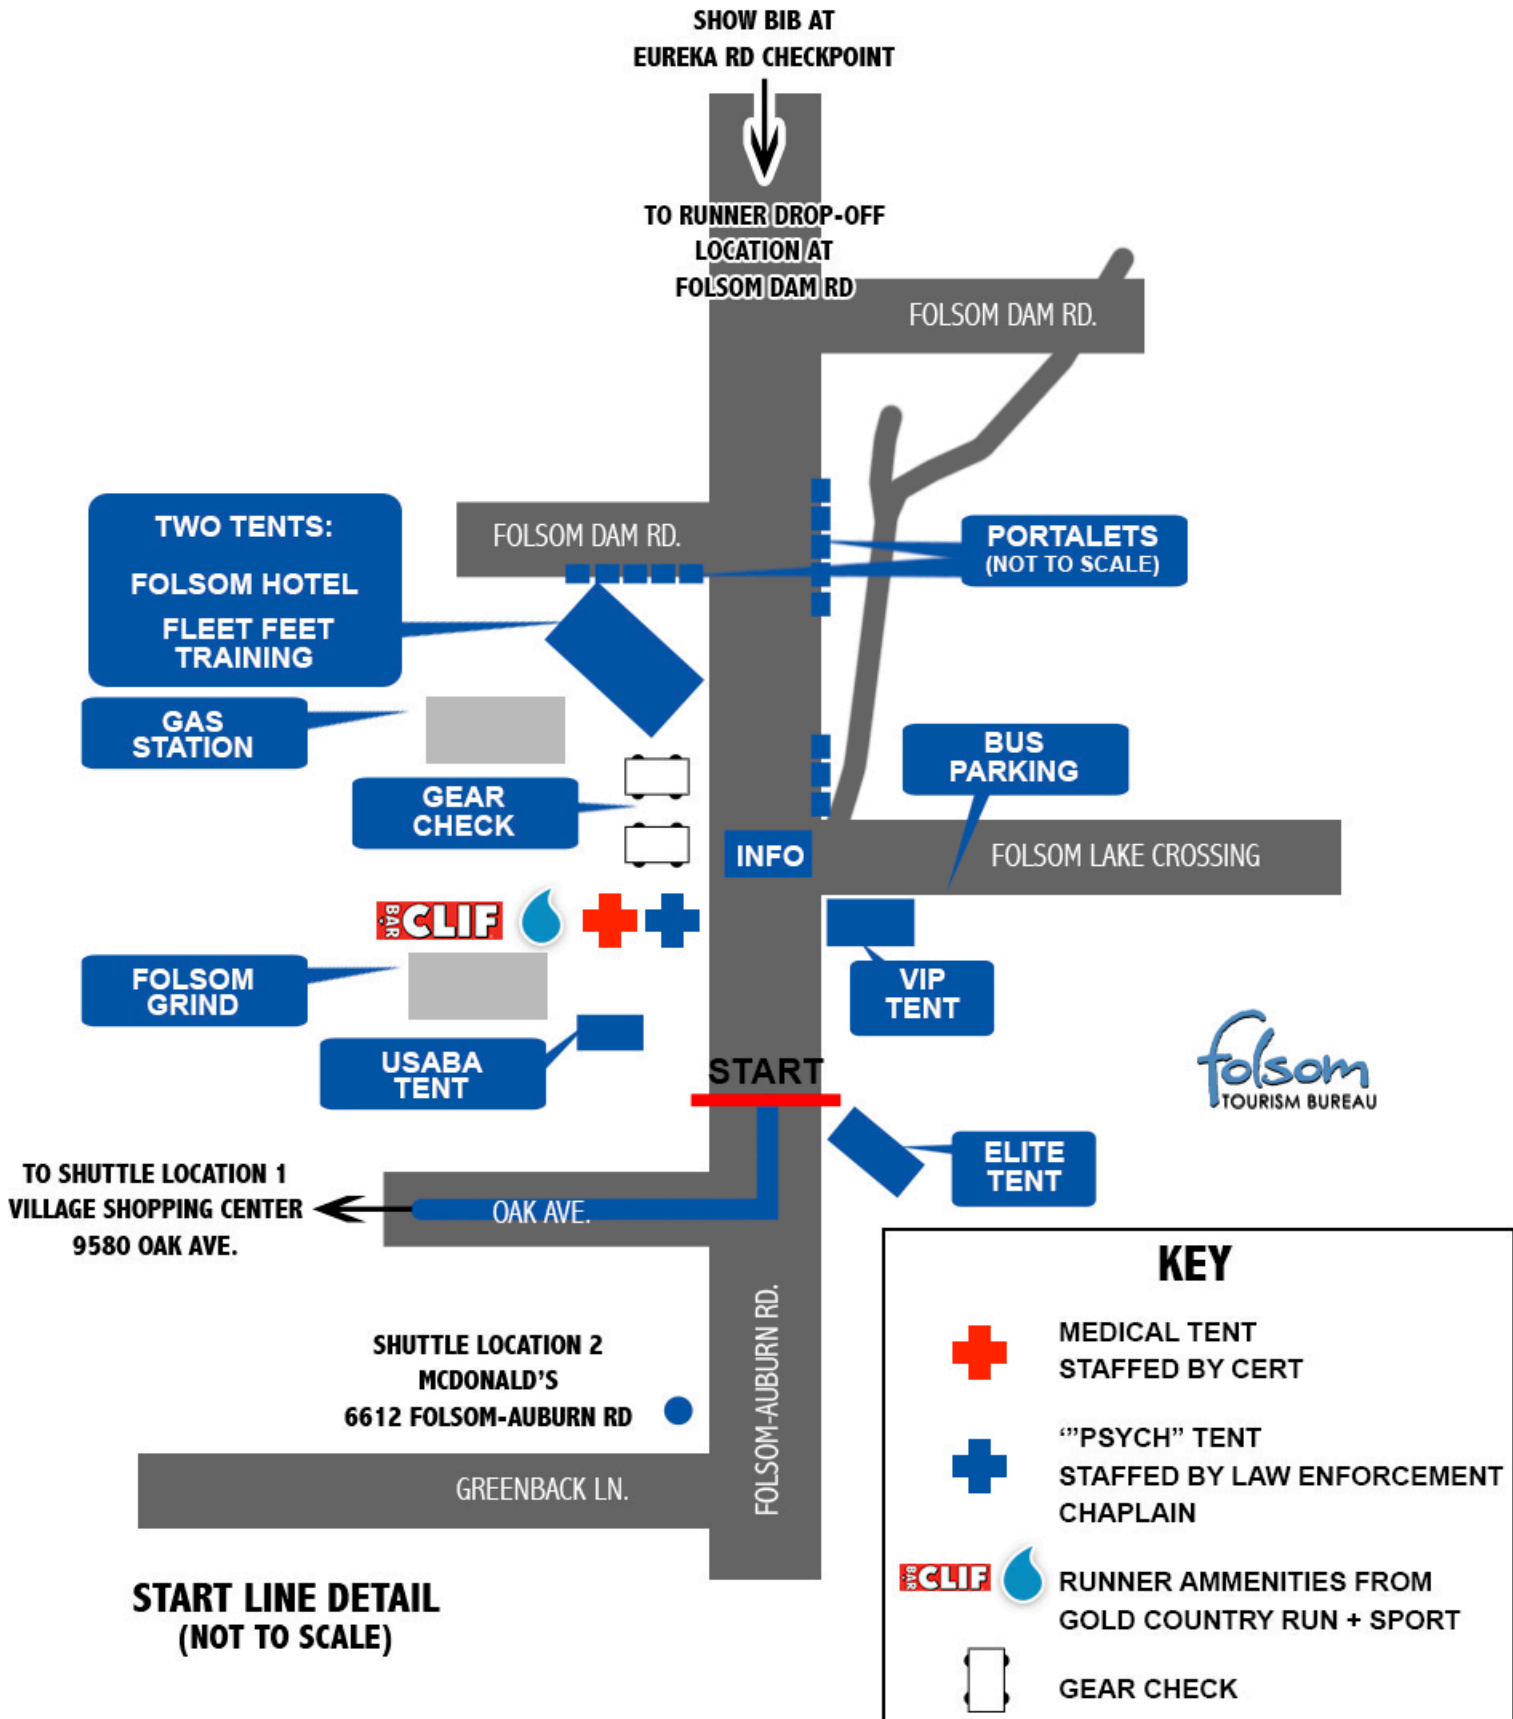

# CALIFORNIA INTERNATIONAL MARATHON

# START LINE AREA DETAIL

**START LINE DETAIL  
(NOT TO SCALE)**